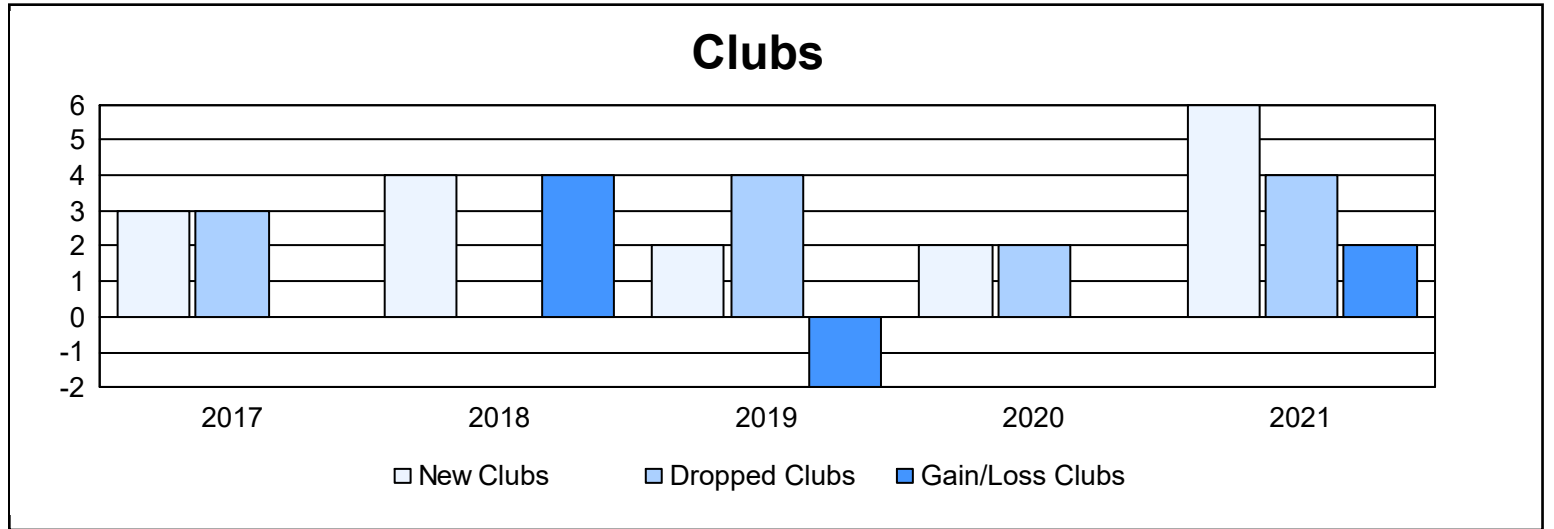

Year	New Clubs	Dropped Clubs	Gain/ Loss Clubs	New Members	Charter Members	Reinstate Members	Transfer Members	Total Member Added	Total Members Dropped	Gain/ Loss Members
2016-2017	3	3	0	165	76	26	1	268	188	80
2017-2018	4	0	4	150	87	8	8	253	217	36
2018-2019	2	4	-2	71	43	9	3	126	234	-108
2019-2020	2	2	0	123	37	11	10	181	170	11
2020-2021	6	4	2	153	112	42	1	308	232	76
<b>Average</b>	<b>3</b>	<b>3</b>	<b>1</b>	<b>132</b>	<b>71</b>	<b>19</b>	<b>5</b>	<b>227</b>	<b>208</b>	<b>19</b>

### Membership Composition June 2021 Cumulative