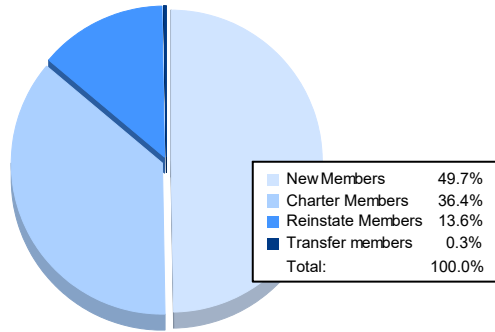

Year	New Clubs	Dropped Clubs	Gain/ Loss Clubs	New Members	Charter Members	Reinstate Members	Transfer Members	Total Member Added	Total Members Dropped	Gain/ Loss Members
2016-2017	3	3	0	165	76	26	1	268	188	80
2017-2018	4	0	4	150	87	8	8	253	217	36
2018-2019	2	4	-2	71	43	9	3	126	234	-108
2019-2020	2	2	0	123	37	11	10	181	170	11
2020-2021	6	4	2	153	112	42	1	308	232	76
<b>Average</b>	<b>3</b>	<b>3</b>	<b>1</b>	<b>132</b>	<b>71</b>	<b>19</b>	<b>5</b>	<b>227</b>	<b>208</b>	<b>19</b>

### Membership Composition June 2021 Cumulative

### Gender Composition June 2021 Cumulative