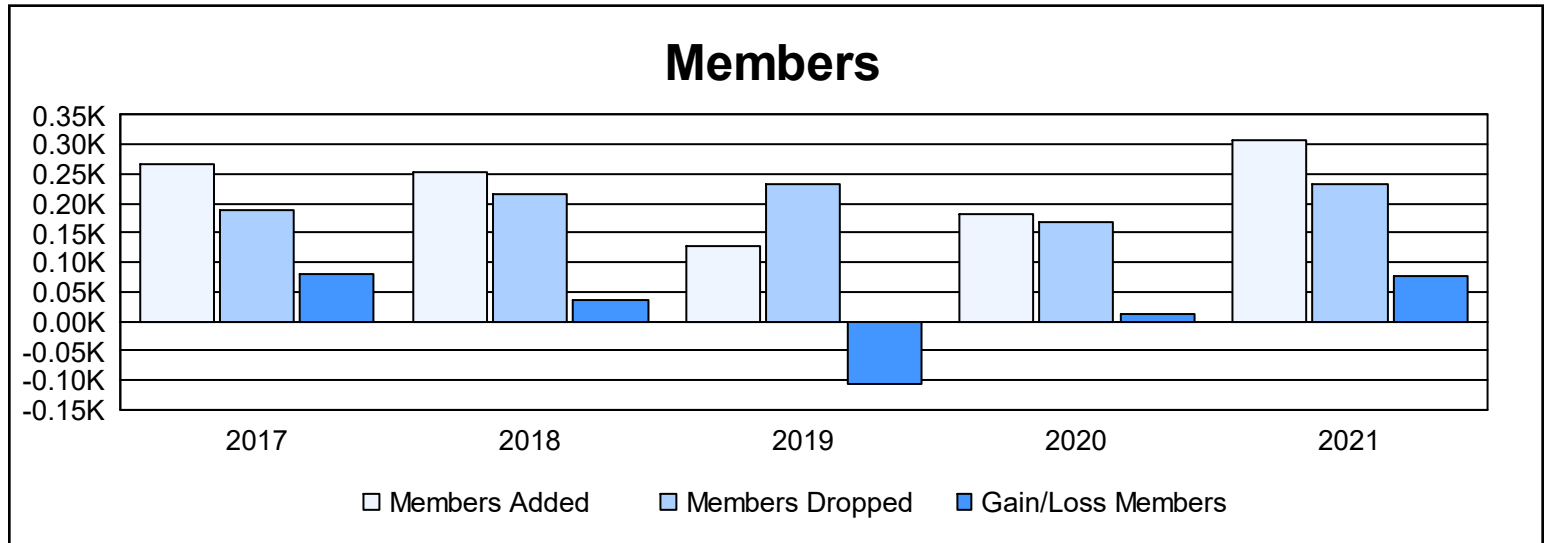

Year	New Clubs	Dropped Clubs	Gain/ Loss Clubs	New Members	Charter Members	Reinstate Members	Transfer Members	Total Member Added	Total Members Dropped	Gain/ Loss Members
2016-2017	3	3	0	165	76	26	1	268	188	80
2017-2018	4	0	4	150	87	8	8	253	217	36
2018-2019	2	4	-2	71	43	9	3	126	234	-108
2019-2020	2	2	0	123	37	11	10	181	170	11
2020-2021	6	4	2	153	112	42	1	308	232	76
<b>Average</b>	<b>3</b>	<b>3</b>	<b>1</b>	<b>132</b>	<b>71</b>	<b>19</b>	<b>5</b>	<b>227</b>	<b>208</b>	<b>19</b>

### Membership Composition June 2021 Cumulative